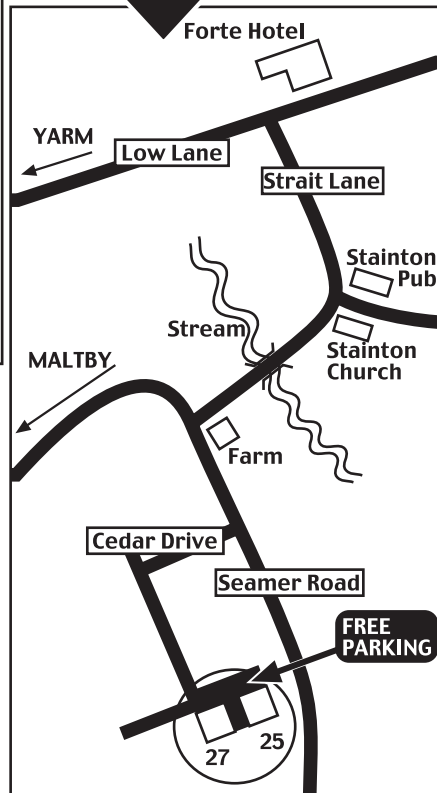

Travelling from the South:

If travelling on the A1, cross over to the A19 northbound, via the A168 at Dishforth. Travel north on the A19 and exit on to the A174 (the Parkway) eastbound towards Redcar just before reaching Middlesbrough.

Exit the A174 as detailed travelling from the North (2nd paragraph, right).

Travelling from the North:

If travelling on the A1, cross over to the A19 southbound, via the A689 eastbound past Sedgfield. Travel south on the A19 past Stockton and Middlesbrough and exit the A19 on to the A174 (the Parkway) eastbound towards Redcar.

Leave the A174 at the first sliproad and follow the left hand lane as it loops round and over the A174 and reaches a roundabout. Take the second exit from the roundabout and take the first left hand turn on to Strait Lane, opposite the Forte Hotel, into Stainton. Follow the road through Stainton, past the church on the left and into Thornton. Turn left at the T-junction and take the first right into Cedar Drive. A.D.S Creative operate from No 25 at the end of Cedar Drive.