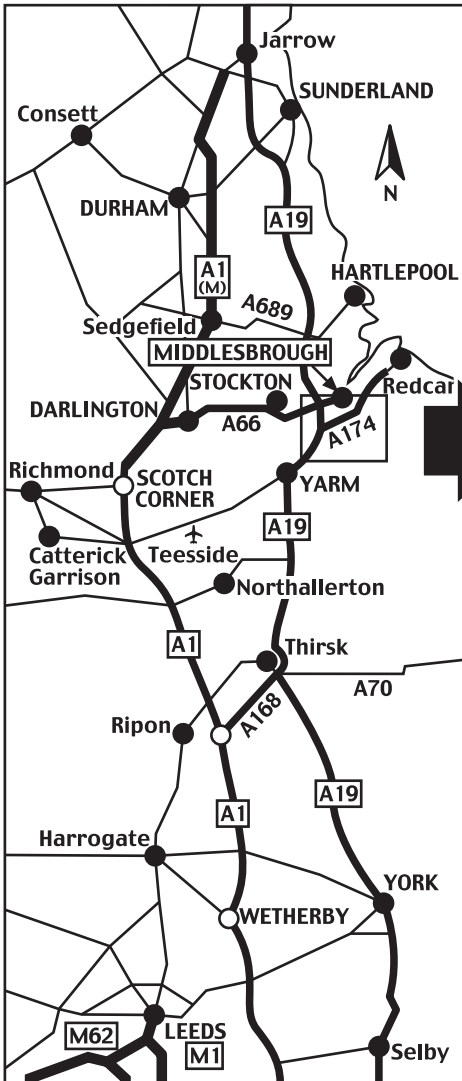

A·D·S
Creative

25-27 Cedar Drive • Thornton • Middlesbrough TS8 9BY

TELEPHONE: 01642 591451 • FACSIMILE: 01642 591451

Email: studio@adscreative.com • Web Site: www.adscreative.com

A·D·S
Creative

Route Finder Maps

Travelling from the South:

If travelling on the A1, cross over to the A19 northbound, via the A168 at Dishforth. Travel north on the A19 and exit on to the A174 (the Parkway) eastbound towards Redcar just before reaching Middlesbrough.

Exit the A174 as detailed travelling from the North (2nd paragraph, right).

Travelling from the North:

If travelling on the A1, cross over to the A19 southbound, via the A689 eastbound past Sedgfield. Travel south on the A19 past Stockton and Middlesbrough and exit the A19 on to the A174 (the Parkway) eastbound towards Redcar.

Leave the A174 at the first sliproad and follow the left hand lane as it loops round and over the A174 and reaches a roundabout. Take the second exit from the roundabout and take the first left hand turn on to Strait Lane, opposite the Forte Hotel, into Stainton. Follow the road through Stainton, past the church on the left and into Thornton. Turn left at the T-junction and take the first right into Cedar Drive. A.D.S Creative operate from No 25 at the end of Cedar Drive.