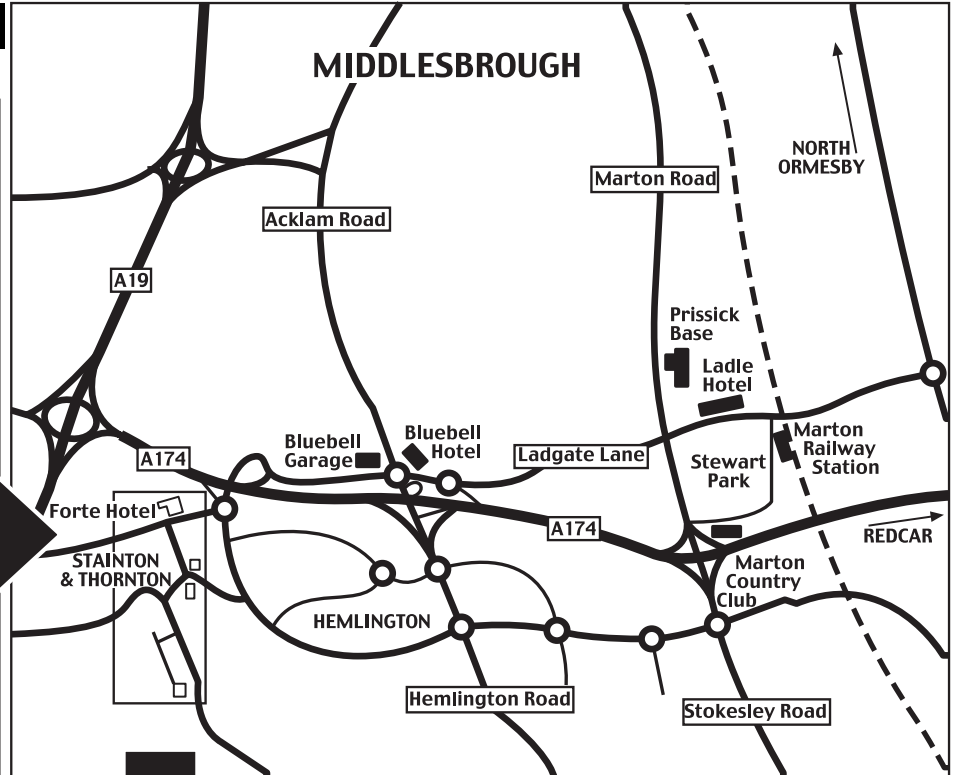

Travelling from the South:

If travelling on the A1, cross over to the A19 northbound, via the A168 at Dishforth. Travel north on the A19 and exit on to the A174 (the Parkway) eastbound towards Redcar just before reaching Middlesbrough.

Exit the A174 as detailed travelling from the North (2nd paragraph, right).

Travelling from the North:

If travelling on the A1, cross over to the A19 southbound, via the A689 eastbound past Sedgfield. Travel south on the A19 past Stockton and Middlesbrough and exit the A19 on to the A174 (the Parkway) eastbound towards Redcar.

Leave the A174 at the first sliproad and follow the left hand lane as it loops round and over the A174 and reaches a roundabout. Take the second exit from the roundabout and take the first left hand turn on to Strait Lane, opposite the Forte Hotel, into Stainton. Follow the road through Stainton, past the church on the left and into Thornton. Turn left at the T-junction and take the first right into Cedar Drive. A.D.S Creative operate from No 25 at the end of Cedar Drive.